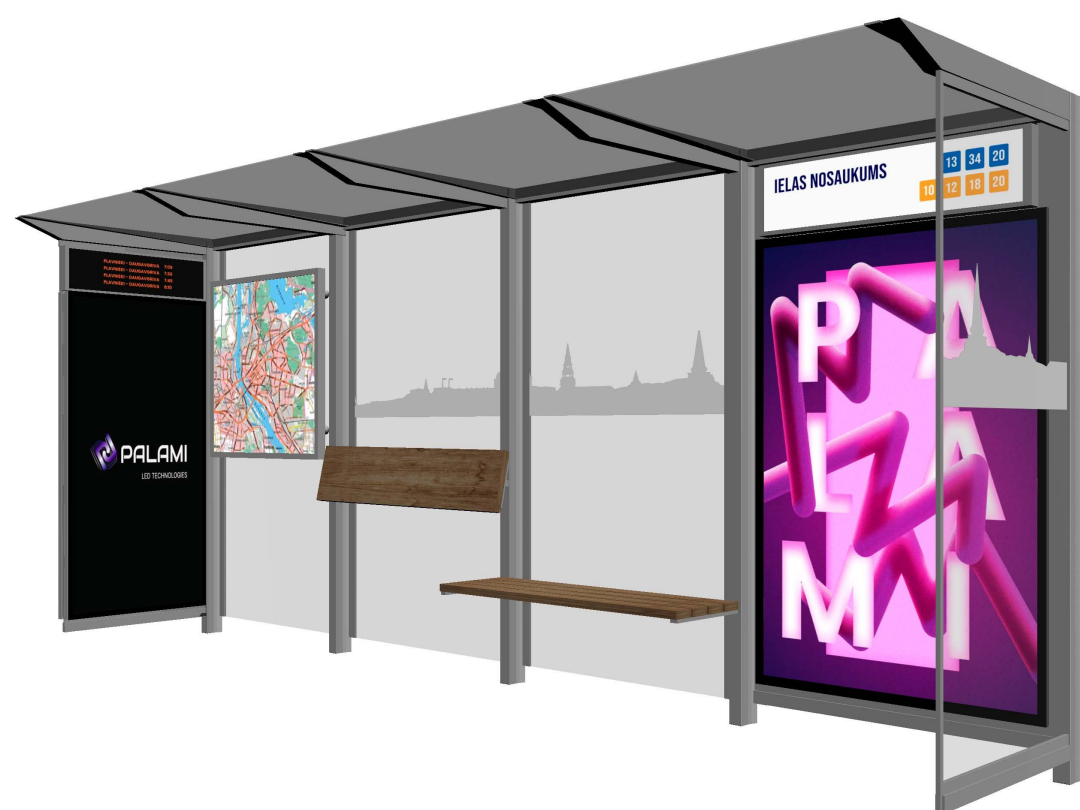

Install your product easy

 Incorrect order ID or password.

[Forgot your password?](#)

Select Bus Shelter type

Bus Shelter OSLO

Select

Bus Shelter RIGA

Select

Bus Shelter RIGA

Select Bus Shelter size

- RIGA S-size
- RIGA M-size
- RIGA L-size
- RIGA XL-size

Next step

Bus Shelter RIGA XL-size

Select which side the map will be on

Left side

Select