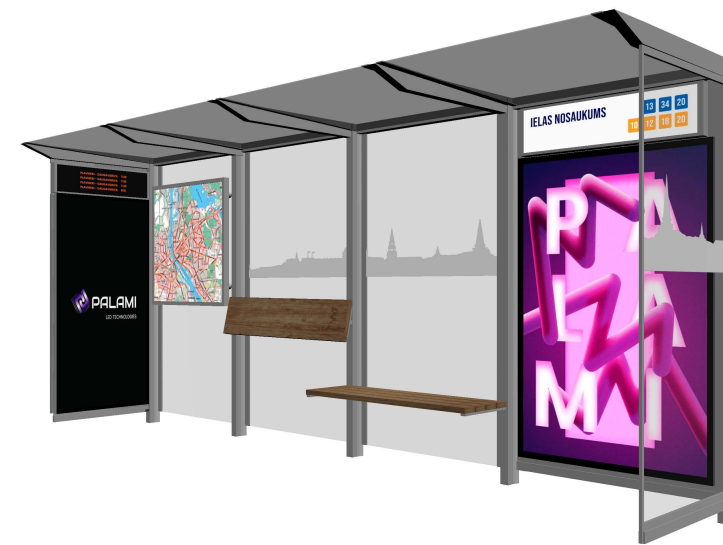

Install your product easy

 Incorrect order ID or password.

[Forgot your password?](#)

Select Bus Shelter type

Bus Shelter OSLO

Select

Bus Shelter RIGA

Select

Bus Shelter RIGA

Select Bus Shelter size

- RIGA S-size
- RIGA M-size
- RIGA L-size
- RIGA XL-size

Next step

Bus Shelter RIGA XL-size

Select which side the map will be on

Left side

Select